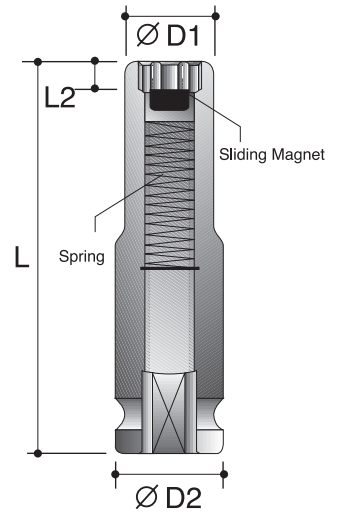

12-Point Sockets - Deep - With Slide Magnetic

Order No.	size	D2	D1	L2	L
		mm	mm	mm	mm
P6581S008	1/4"	19	11	4	55
P6581S010	5/16"	19	13	4	55
P6581S012	3/8"	19	15	5	55
P6581S014	7/16"	19	17.5	6	55
P6581S016	1/2"	20	20	6	55
P6581S018	9/16"	22	21.5	7	55
P6581S020	5/8"	22	24	7	55
P6581S022	11/16"	22	25.5	7	55
P6581S024	3/4"	22	27.5	8	55
P6581R006	6mm	19	11	4	55
P6581R007	7mm	19	12	4	55
P6581R008	8mm	19	13	4	55
P6581R009	9mm	19	15	4	55
P6581R010	10mm	19	16.5	5	55
P6581R011	11mm	19	17.5	6	55
P6581R012	12mm	20	19	6	55
P6581R013	13mm	22	20	6	55
P6581R014	14mm	22	21.5	6	55
P6581R015	15mm	22	22	7	55
P6581R016	16mm	22	24	7	55
P6581R017	17mm	22	25	7	55
P6581R018	18mm	22	26	8	55
P6581R019	19mm	22	27.5	8	55