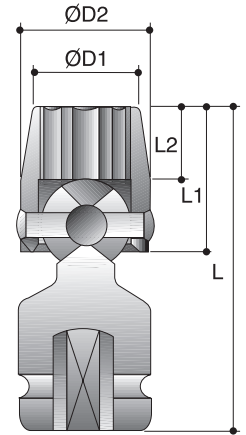

12-Point Universal Sockets

Order No.	size	D2	D1	L2	L1	L
		mm	mm	mm	mm	mm
P6261H010	5/16"	19.1	11.1	7.9	19.1	46
P6261H012	3/8"	19.1	14.3	9.5	20.6	48
P6261H014	7/16"	22.2	15.9	10.3	23.8	51
P6261H016	1/2"	22.2	17.5	11.9	25.4	52
P6261H018	9/16"	22.2	19.1	13.5	27	54
P6261H020	5/8"	25.4	21.4	15.9	30.2	58
P6261H022	11/16"	25.4	25.4	17.5	31.8	59
P6261H024	3/4"	31.8	26.2	16.3	34.9	62
P6271H008	8mm	19.1	11.1	7.9	19.1	46
P6271H009	9mm	19.1	14.3	9.5	20.6	48
P6271H010	10mm	19.1	15.1	9.5	20.6	48
P6271H011	11mm	22.2	15.9	10.3	23.8	51
P6271H012	12mm	22.2	17.5	10.3	23.8	51
P6271H013	13mm	22.2	17.5	11.9	25.4	52
P6271H014	14mm	22.2	19.1	13.5	27	54
P6271H015	15mm	25.4	19.8	14.3	28.6	56
P6271H016	16mm	25.4	21.4	15.9	30.2	58
P6271H017	17mm	25.4	25.4	17.5	31.8	59
P6271H018	18mm	25.4	25.4	17.5	31.8	59
P6271H019	19mm	31.8	26.2	16.3	34.9	62