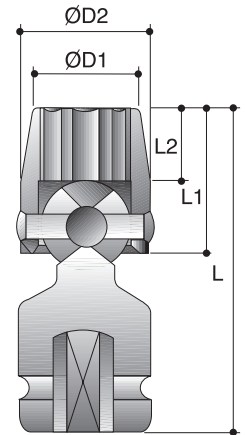

3/8"~1"

Power Extension Bars

Order No.			D2	L	Male end
			mm	mm	Type
P64511125	3/8"	3/8"	19	125	Steel Ball Retainer
P64511250	3/8"	3/8"	19	250	Steel Ball Retainer
P64512125	3/8"	3/8"	19	125	Pin Hole
P64512250	3/8"	3/8"	19	250	Pin Hole
P64514125	3/8"	3/8"	19	125	Lock Pin Retainer
P64514250	3/8"	3/8"	19	250	Lock Pin Retainer
<hr/>					
P64521125	1/2"	1/2"	25	125	Steel Ball Retainer
P64521250	1/2"	1/2"	25	250	Steel Ball Retainer
P64522125	1/2"	1/2"	25	125	Pin Hole
P64522250	1/2"	1/2"	25	250	Pin Hole
P64524125	1/2"	1/2"	25	125	Lock Pin Retainer
P64524250	1/2"	1/2"	25	250	Lock Pin Retainer
<hr/>					
P64541200	3/4"	3/4"	44	200	Steel Ball Retainer
P64542200	3/4"	3/4"	44	200	Pin Hole
P64544200	3/4"	3/4"	44	200	Lock Pin Retainer
<hr/>					
P64551200	1"	1"	54	200	Steel Ball Retainer
P64552200	1"	1"	54	200	Pin Hole
P64554200	1"	1"	54	200	Lock Pin Retainer

Lock Pin Retainer

Pin Hole

Steel Ball Retainer

CAUTION: Always wear safety goggles when using impact equipment. Do not hold socket while in use.

6-Point Universal Sockets

Order No.	size	D2	D1	L2	L1	L
		mm	mm	mm	mm	mm
P6221H010	5/16"	19.1	11.1	7.9	19.1	46
P6221H012	3/8"	19.1	14.3	9.5	20.6	48
P6221H014	7/16"	22.2	15.9	10.3	23.8	51
P6221H016	1/2"	22.2	17.5	11.9	25.4	52
P6221H018	9/16"	22.2	19.1	13.5	27	54
P6221H020	5/8"	25.4	21.4	15.9	30.2	58
P6221H022	11/16"	25.4	25.4	17.5	31.8	59
P6221H024	3/4"	31.8	26.2	16.3	34.9	62
<hr/>						
P6231H008	8mm	19.1	11.1	7.9	19.1	46
P6231H009	9mm	19.1	14.3	9.5	20.6	48
P6231H010	10mm	19.1	15.1	9.5	20.6	48
P6231H011	11mm	22.2	15.9	10.3	23.8	51
P6231H012	12mm	22.2	17.5	10.3	23.8	51
P6231H013	13mm	22.2	17.5	11.9	25.4	52
P6231H014	14mm	22.2	19.1	13.5	27	54
P6231H015	15mm	25.4	19.8	14.3	28.6	56
P6231H016	16mm	25.4	21.4	15.9	30.2	58
P6231H017	17mm	25.4	25.4	17.5	31.8	59
P6231H018	18mm	25.4	25.4	17.5	31.8	59
P6231H019	19mm	31.8	26.2	16.3	34.9	62