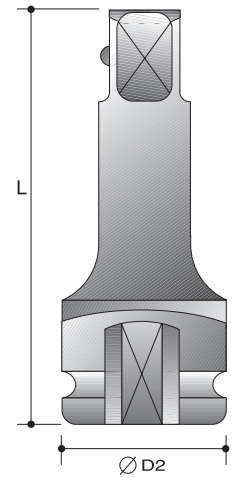

CAUTION: Always wear safety goggles when using impact equipment. Do not hold socket while in use.

1/4"

Surface Drive Power Sockets

6-Point Sockets - Deep - With Slide Magnetic

Order No.	size	D2	D1	L2	L
		mm	mm	mm	mm
P6340S006	3/16"	13	8.5	6	50
P6340S007	7/32"	13	9.5	6	50
P6340S008	1/4"	13	10.3	7	50
P6340S009	9/32"	13	11.3	7	50
P6340S010	5/16"	13	12.5	9	50
P6340S011	11/32"	13	13.8	9	50
P6340S012	3/8"	13	15	9	50
P6340S014	7/16"	13	16.3	9	50
P6340S016	1/2"	13	18.8	9	50
P6340S018	9/16"	13	20	9	50
<hr/>					
P6340R050	5mm	13	8.8	6	50
P6340R055	5.5mm	13	9.5	6	50
P6340R060	6mm	13	10	7	50
P6340R070	7mm	13	11.3	7	50
P6340R080	8mm	13	12.5	9	50
P6340R090	9mm	13	13.8	9	50
P6340R100	10mm	13	15	9	50
P6340R110	11mm	13	16.3	9	50
P6340R120	12mm	13	17	9	50
P6340R130	13mm	13	18.8	9	50
P6340R140	14mm	13	20	9	50
P6340R150	15mm	13	21	9	50

3/8"~1"

Power Extension Bars

Order No.			D2	L	Male end
			mm	mm	Type
P64511125	3/8"	3/8"	19	125	Steel Ball Retainer
P64511250	3/8"	3/8"	19	250	Steel Ball Retainer
P64512125	3/8"	3/8"	19	125	Pin Hole
P64512250	3/8"	3/8"	19	250	Pin Hole
P64514125	3/8"	3/8"	19	125	Lock Pin Retainer
P64514250	3/8"	3/8"	19	250	Lock Pin Retainer
<hr/>					
P64521125	1/2"	1/2"	25	125	Steel Ball Retainer
P64521250	1/2"	1/2"	25	250	Steel Ball Retainer
P64522125	1/2"	1/2"	25	125	Pin Hole
P64522250	1/2"	1/2"	25	250	Pin Hole
P64524125	1/2"	1/2"	25	125	Lock Pin Retainer
P64524250	1/2"	1/2"	25	250	Lock Pin Retainer
<hr/>					
P64541200	3/4"	3/4"	44	200	Steel Ball Retainer
P64542200	3/4"	3/4"	44	200	Pin Hole
P64544200	3/4"	3/4"	44	200	Lock Pin Retainer
<hr/>					
P64551200	1"	1"	54	200	Steel Ball Retainer
P64552200	1"	1"	54	200	Pin Hole
P64554200	1"	1"	54	200	Lock Pin Retainer