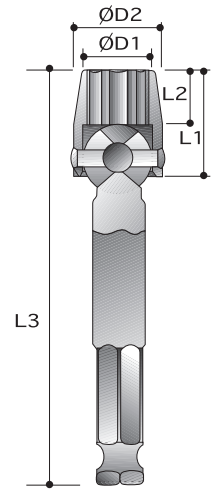

CAUTION: Always wear safety goggles when using impact equipment. Do not hold socket while in use.