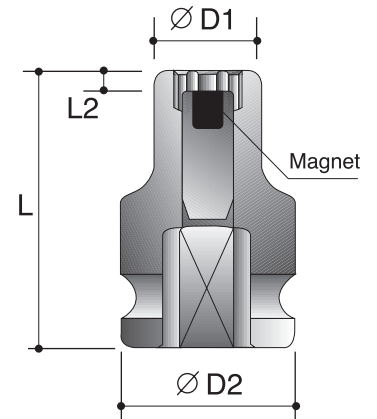

12-Point Sockets - With Magnetic

Order No.	size	D2	D1	L2	L
		mm	mm	mm	mm
P6581Q008	1/4"	19	11	3	30
P6581Q010	5/16"	19	13	3	30
P6581Q012	3/8"	19	15	4	30
P6581Q014	7/16"	19	17.5	5	30
P6581Q016	1/2"	20	20	5	30
P6581Q018	9/16"	22	21.5	6	32
P6581Q020	5/8"	22	24	6	32
P6581Q022	11/16"	22	25.5	6	32
P6581Q024	3/4"	22	27.5	7	34
P6581P006	6mm	19	11	3	30
P6581P007	7mm	19	12	3	30
P6581P008	8mm	19	13	3	30
P6581P009	9mm	19	15	4	30
P6581P010	10mm	19	16.5	4	30
P6581P011	11mm	19	17.5	5	30
P6581P012	12mm	20	19	5	30
P6581P013	13mm	22	20	5	30
P6581P014	14mm	22	21.5	6	32
P6581P015	15mm	22	22	6	32
P6581P016	16mm	22	24	6	32
P6581P017	17mm	22	25	6	32
P6581P018	18mm	22	26	7	34
P6581P019	19mm	22	27.5	7	34