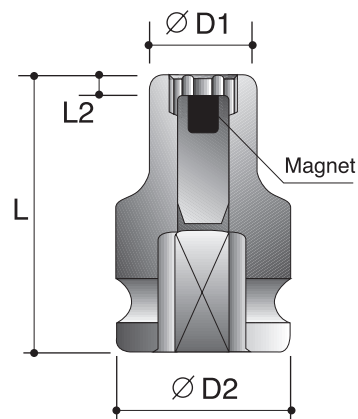

12-Point Sockets - Deep - With Slide Magnetic

Order No.	size	D2	D1	L2	L
		mm	mm	mm	mm
P6581S008	1/4"	19	11	4	55
P6581S010	5/16"	19	13	4	55
P6581S012	3/8"	19	15	5	55
P6581S014	7/16"	19	17.5	6	55
P6581S016	1/2"	20	20	6	55
P6581S018	9/16"	22	21.5	7	55
P6581S020	5/8"	22	24	7	55
P6581S022	11/16"	22	25.5	7	55
P6581S024	3/4"	22	27.5	8	55
<hr/>					
P6581R006	6mm	19	11	4	55
P6581R007	7mm	19	12	4	55
P6581R008	8mm	19	13	4	55
P6581R009	9mm	19	15	4	55
P6581R010	10mm	19	16.5	5	55
P6581R011	11mm	19	17.5	6	55
P6581R012	12mm	20	19	6	55
P6581R013	13mm	22	20	6	55
P6581R014	14mm	22	21.5	6	55
P6581R015	15mm	22	22	7	55
P6581R016	16mm	22	24	7	55
P6581R017	17mm	22	25	7	55
P6581R018	18mm	22	26	8	55
P6581R019	19mm	22	27.5	8	55

CAUTION: Always wear safety goggles when using impact equipment. Do not hold socket while in use.

1/2"

Power Sockets

12-Point Sockets - Deep - With Slide Magnetic

Order No.	size	D2	D1	L2	L
		mm	mm	mm	mm
P6582S010	5/16"	25	15	6	83
P6582S012	3/8"	25	17	6	83
P6582S014	7/16"	25	19	8	83
P6582S016	1/2"	25	21	9	83
P6582S018	9/16"	25	22.5	11	83
P6582S020	5/8"	28	25	11	83
P6582S022	11/16"	30	27	11	83
P6582S024	3/4"	30	29	13	83
P6582S026	13/16"	30	31	15	83
P6582S028	7/8"	30	32.5	15	90
P6582S030	15/16"	30	35	18	90
P6582S100	1"	30	37	18	90