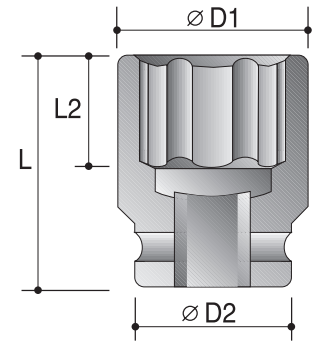

CAUTION: Always wear safety goggles when using impact equipment. Do not hold socket while in use.

1/2"

Surface Drive Power Sockets

6-Point Sockets - Deep

Order No.	size	D2	D1	L2	L
		mm	mm	mm	mm
P63422012	3/8"	25	17	14	83
P63422014	7/16"	25	18.7	14	83
P63422016	1/2"	25	21	14	83
P63422018	9/16"	25	23	17	83
P63422020	5/8"	30	25	17	83
P63422022	11/16"	30	27	17	83
P63422024	3/4"	30	28.7	19	83
P63422026	13/16"	30	30	24	83
P63422028	7/8"	30	32	24	90
P63422030	15/16"	30	35	24	90
P63422100	1"	30	38	24	90
P63422102	1-1/16"	30	38.7	24	90
P63422104	1-1/8"	30	40	24	90
P63422106	1-3/16"	30	42	24	90
P63422108	1-1/4"	30	44	24	90
<hr/>					
P63427010	10mm	25	17.5	14	83
P63427011	11mm	25	18.7	14	83
P63427012	12mm	25	20	14	83
P63427013	13mm	25	21	14	83
P63427014	14mm	25	22.5	17	83
P63427015	15mm	30	23.7	17	83
P63427016	16mm	30	25	17	83
P63427017	17mm	30	26	17	83
P63427018	18mm	30	27.5	17	83
P63427019	19mm	30	28.7	19	83
P63427020	20mm	30	30	19	83
P63427021	21mm	30	30	24	83
P63427022	22mm	30	32	24	90
P63427024	24mm	30	35	24	90
P63427026	26mm	30	38	24	90
P63427027	27mm	30	38.7	24	90
P63427030	30mm	30	42	24	90
P63427032	32mm	30	44	24	90