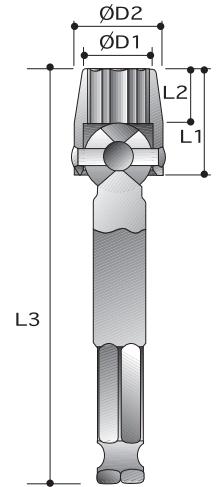

CAUTION: Always wear safety goggles when using impact equipment. Do not hold socket while in use.

11mm - 7/16" Hex Drive

Power Sockets

12-Point Universal Sockets - Extended Length

Order No.	size	D2	D1	L2	L1	L3
		mm	mm	mm	mm	mm
P62D85010	10mm	19.1	15.1	9.5	20.6	71
P62D85011	11mm	22.2	15.9	10.3	23.8	74
P62D85012	12mm	22.2	17.5	10.3	23.8	74
P62D85013	13mm	22.2	17.5	11.9	25.4	76
P62D85014	14mm	22.2	19.1	13.5	27.0	78
P62D85015	15mm	25.4	19.8	14.3	28.6	79
P62D85016	16mm	25.4	21.4	15.9	30.2	81
P62D85017	17mm	25.4	25.4	17.5	31.8	83
P62D85018	18mm	25.4	25.4	17.5	31.8	83
P62D85019	19mm	31.8	26.2	16.3	34.9	87
P62D85020	20mm	31.8	27.0	16.3	34.9	87
P62D85021	21mm	31.8	28.6	16.3	34.9	87
P62D85022	22mm	31.8	31.8	16.3	34.9	87
P62D85023	23mm	31.8	33.3	16.3	34.9	87
P62D85024	24mm	31.8	34.9	16.3	34.9	87
<hr/>						
P62D86010	10mm	19.1	15.1	9.5	20.6	96
P62D86011	11mm	22.2	15.9	10.3	23.8	99
P62D86012	12mm	22.2	17.5	10.3	23.8	99
P62D86013	13mm	22.2	17.5	11.9	25.4	101
P62D86014	14mm	22.2	19.1	13.5	27.0	103
P62D86015	15mm	25.4	19.8	14.3	28.6	104
P62D86016	16mm	25.4	21.4	15.9	30.2	106
P62D86017	17mm	25.4	25.4	17.5	31.8	108
P62D86018	18mm	25.4	25.4	17.5	31.8	108
P62D86019	19mm	31.8	26.2	16.3	34.9	112
P62D86020	20mm	31.8	27.0	16.3	34.9	112
P62D86021	21mm	31.8	28.6	16.3	34.9	112
P62D86022	22mm	31.8	31.8	16.3	34.9	112
P62D86023	23mm	31.8	33.3	16.3	34.9	112
P62D86024	24mm	31.8	34.9	16.3	34.9	112
<hr/>						
P62D87010	10mm	19.1	15.1	9.5	20.6	146
P62D87011	11mm	22.2	15.9	10.3	23.8	149
P62D87012	12mm	22.2	17.5	10.3	23.8	149
P62D87013	13mm	22.2	17.5	11.9	25.4	151
P62D87014	14mm	22.2	19.1	13.5	27.0	153
P62D87015	15mm	25.4	19.8	14.3	28.6	154
P62D87016	16mm	25.4	21.4	15.9	30.2	156
P62D87017	17mm	25.4	25.4	17.5	31.8	158
P62D87018	18mm	25.4	25.4	17.5	31.8	158
P62D87019	19mm	31.8	26.2	16.3	34.9	162
P62D87020	20mm	31.8	27.0	16.3	34.9	162
P62D87021	21mm	31.8	28.6	16.3	34.9	162
P62D87022	22mm	31.8	31.8	16.3	34.9	162
P62D87023	23mm	31.8	33.3	16.3	34.9	162
P62D87024	24mm	31.8	34.9	16.3	34.9	162