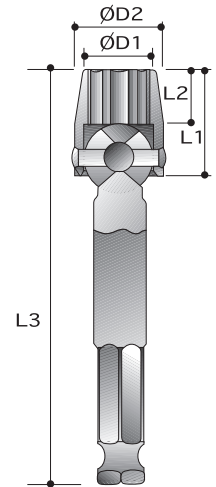

CAUTION: Always wear safety goggles when using impact equipment. Do not hold socket while in use.

11mm - 7/16" Hex Drive

Power Sockets

6-Point Universal Sockets - Extended Length

Order No.	size	D2	D1	L2	L1	L3
		mm	mm	mm	mm	mm
P62B85010	10mm	19.1	15.1	9.5	20.6	71
P62B85011	11mm	22.2	15.9	10.3	23.8	74
P62B85012	12mm	22.2	17.5	10.3	23.8	74
P62B85013	13mm	22.2	17.5	11.9	25.4	76
P62B85014	14mm	22.2	19.1	13.5	27.0	78
P62B85015	15mm	25.4	19.8	14.3	28.6	79
P62B85016	16mm	25.4	21.4	15.9	30.2	81
P62B85017	17mm	25.4	25.4	17.5	31.8	83
P62B85018	18mm	25.4	25.4	17.5	31.8	83
P62B85019	19mm	31.8	26.2	16.3	34.9	87
P62B85020	20mm	31.8	27.0	16.3	34.9	87
P62B85021	21mm	31.8	28.6	16.3	34.9	87
P62B85022	22mm	31.8	31.8	16.3	34.9	87
P62B85023	23mm	31.8	33.3	16.3	34.9	87
P62B85024	24mm	31.8	34.9	16.3	34.9	87
<hr/>						
P62B86010	10mm	19.1	15.1	9.5	20.6	96
P62B86011	11mm	22.2	15.9	10.3	23.8	99
P62B86012	12mm	22.2	17.5	10.3	23.8	99
P62B86013	13mm	22.2	17.5	11.9	25.4	101
P62B86014	14mm	22.2	19.1	13.5	27.0	103
P62B86015	15mm	25.4	19.8	14.3	28.6	104
P62B86016	16mm	25.4	21.4	15.9	30.2	106
P62B86017	17mm	25.4	25.4	17.5	31.8	108
P62B86018	18mm	25.4	25.4	17.5	31.8	108
P62B86019	19mm	31.8	26.2	16.3	34.9	112
P62B86020	20mm	31.8	27.0	16.3	34.9	112
P62B86021	21mm	31.8	28.6	16.3	34.9	112
P62B86022	22mm	31.8	31.8	16.3	34.9	112
P62B86023	23mm	31.8	33.3	16.3	34.9	112
P62B86024	24mm	31.8	34.9	16.3	34.9	112
<hr/>						
P62B87010	10mm	19.1	15.1	9.5	20.6	146
P62B87011	11mm	22.2	15.9	10.3	23.8	149
P62B87012	12mm	22.2	17.5	10.3	23.8	149
P62B87013	13mm	22.2	17.5	11.9	25.4	151
P62B87014	14mm	22.2	19.1	13.5	27.0	153
P62B87015	15mm	25.4	19.8	14.3	28.6	154
P62B87016	16mm	25.4	21.4	15.9	30.2	156
P62B87017	17mm	25.4	25.4	17.5	31.8	158
P62B87018	18mm	25.4	25.4	17.5	31.8	158
P62B87019	19mm	31.8	26.2	16.3	34.9	162
P62B87020	20mm	31.8	27.0	16.3	34.9	162
P62B87021	21mm	31.8	28.6	16.3	34.9	162
P62B87022	22mm	31.8	31.8	16.3	34.9	162
P62B87023	23mm	31.8	33.3	16.3	34.9	162
P62B87024	24mm	31.8	34.9	16.3	34.9	162