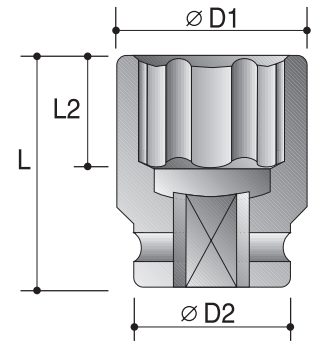

CAUTION: Always wear safety goggles when using impact equipment. Do not hold socket while in use.

3/8"

Surface Drive Power Sockets

6-Point Sockets - Deep

Order No.	size	D2	D1	L2	L
		mm	mm	mm	mm
P63412010	5/16"	19	13.8	12	80
P63412012	3/8"	19	15.5	12	80
P63412014	7/16"	19	17.5	25	80
P63412016	1/2"	22	20	25	80
P63412018	9/16"	22	22	25	80
P63412020	5/8"	22	24	25	80
P63412022	11/16"	22	26	25	80
P63412024	3/4"	22	28	25	80
<hr/>					
P63417008	8mm	19	13.8	12	80
P63417009	9mm	19	15	12	80
P63417010	10mm	19	16	12	80
P63417011	11mm	19	17.5	25	80
P63417012	12mm	19	19	25	80
P63417013	13mm	22	20	25	80
P63417014	14mm	22	22	25	80
P63417015	15mm	22	22	25	80
P63417016	16mm	22	24	25	80
P63417017	17mm	22	25	25	80
P63417018	18mm	22	26	25	80
P63417019	19mm	22	28	25	80

1/2"

Surface Drive Power Sockets

6-Point Sockets

Order No.	size	D2	D1	L2	L
		mm	mm	mm	mm
P63420012	3/8"	25	17	12	38
P63420014	7/16"	25	18.7	12	38
P63420016	1/2"	25	21	12	38
P63420018	9/16"	25	23	12	38
P63420020	5/8"	30	25	12	38
P63420022	11/16"	30	27	13	38
P63420024	3/4"	30	28.7	13	38
P63420026	13/16"	30	30	13	38
P63420028	7/8"	30	32	13	38
P63420030	15/16"	30	35	20	45
P63420100	1"	30	38	22	50
P63420102	1-1/16"	30	38.7	22	50
P63420104	1-1/8"	30	40	22	50
P63420106	1-3/16"	30	42	22	50
P63420108	1-1/4"	30	44	22	50
<hr/>					
P63425010	10mm	25	17.5	12	38
P63425011	11mm	25	18.7	12	38
P63425012	12mm	25	20	12	38
P63425013	13mm	25	21	12	38
P63425014	14mm	25	22.5	12	38
P63425015	15mm	30	23.7	12	38
P63425016	16mm	30	25	12	38
P63425017	17mm	30	26	13	38
P63425018	18mm	30	27.5	13	38
P63425019	19mm	30	28.7	13	38
P63425020	20mm	30	30	13	38
P63425021	21mm	30	30	13	38
P63425022	22mm	30	32	13	38
P63425024	24mm	30	35	20	45
P63425026	26mm	30	38	22	50
P63425027	27mm	30	38.7	22	50
P63425030	30mm	30	42	22	50
P63425032	32mm	30	44	22	50