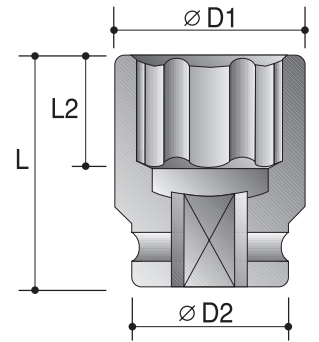

CAUTION: Always wear safety goggles when using impact equipment. Do not hold socket while in use.

3/8"

Power Sockets

6-Point Sockets

Order No.	size	D2	D1	L2	L
		mm	mm	mm	mm
P60010008	1/4"	19	11	4	30
P60010010	5/16"	19	12.5	8	30
P60010012	3/8"	19	14.5	8	30
P60010014	7/16"	19	17	9	30
P60010016	1/2"	19	19	9	30
P60010018	9/16"	20	20	9	30
P60010020	5/8"	24	24	11	30
P60010022	11/16"	24	24	11	30
P60010024	3/4"	26	26	11	30
P60010026	13/16"	28	28	13	30
P60010028	7/8"	30	30	13	30
<hr/>					
P61110006	6mm	19	10.5	4	30
P61110007	7mm	19	11.5	8	30
P61110008	8mm	19	12.5	8	30
P61110009	9mm	19	14	8	30
P61110010	10mm	19	15	8	30
P61110011	11mm	19	17	9	30
P61110012	12mm	19	17.5	9	30
P61110013	13mm	19	19	9	30
P61110014	14mm	20	20	9	30
<hr/>					
P60510006	6mm	19	11	4	30
P60510007	7mm	19	12.5	8	30
P60510008	8mm	19	13.8	8	30
P60510009	9mm	19	15	8	30
P60510010	10mm	19	16	8	30
P60510011	11mm	19	17.5	9	30
P60510012	12mm	19	19	9	30
P60510013	13mm	22	20	9	30
P60510014	14mm	22	21	9	30
P60510015	15mm	22	22	11	30
P60510016	16mm	22	24	11	30
P60510017	17mm	22	25	11	30
P60510018	18mm	22	26	11	30
P60510019	19mm	22	27.5	11	30
P60510020	20mm	22	28	12	30
P60510021	21mm	22	30	13	30
P60510022	22mm	23	32	13	30