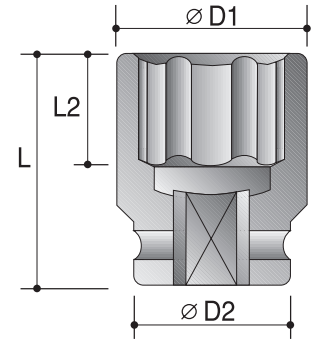

6-Point Sockets

Order No.	size	D2	D1	L2	L
		mm	mm	mm	mm
P63410008	1/4"	19	11.5	4	32
P63410010	5/16"	19	13.8	8	32
P63410012	3/8"	19	15.5	8	32
P63410014	7/16"	19	17.5	9	32
P63410016	1/2"	22	20	9	32
P63410018	9/16"	22	22	11	32
P63410020	5/8"	22	24	11	32
P63410022	11/16"	22	26	11	32
P63410024	3/4"	22	28	11	32
P63415008	8mm	19	13.8	8	32
P63415009	9mm	19	15	8	32
P63415010	10mm	19	16	8	32
P63415011	11mm	19	17.5	9	32
P63415012	12mm	19	19	9	32
P63415013	13mm	22	20	9	32
P63415014	14mm	22	22	9	32
P63415015	15mm	22	22	11	32
P63415016	16mm	22	24	11	32
P63415017	17mm	22	25	11	32
P63415018	18mm	22	26	11	32
P63415019	19mm	22	28	11	32