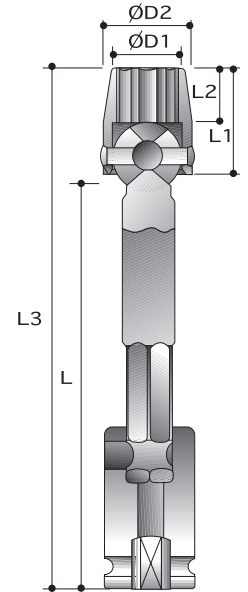

12-Point Universal Sockets - Extended Length

Order No.	size	D2	D1	L2	L1	L	L3
		mm	mm	mm	mm	mm	mm
P6261U010	5/16"	19.1	11.1	7.9	19.1	230	251
P6261U012	3/8"	19.1	14.3	9.5	20.6	230	253
P6261U014	7/16"	22.2	15.9	10.3	23.8	230	256
P6261U016	1/2"	22.2	17.5	11.9	25.4	230	258
P6261U018	9/16"	22.2	19.1	13.5	27.0	230	260
P6261U020	5/8"	25.4	21.4	15.9	30.2	230	263
P6261U022	11/16"	25.4	25.4	17.5	31.8	230	265
P6261U024	3/4"	31.8	26.2	16.3	34.9	230	269
P6261V010	5/16"	19.1	11.1	7.9	19.1	300	321
P6261V012	3/8"	19.1	14.3	9.5	20.6	300	323
P6261V014	7/16"	22.2	15.9	10.3	23.8	300	326
P6261V016	1/2"	22.2	17.5	11.9	25.4	300	328
P6261V018	9/16"	22.2	19.1	13.5	27.0	300	330
P6261V020	5/8"	25.4	21.4	15.9	30.2	300	333
P6261V022	11/16"	25.4	25.4	17.5	31.8	300	335
P6261V024	3/4"	31.8	26.2	16.3	34.9	300	339