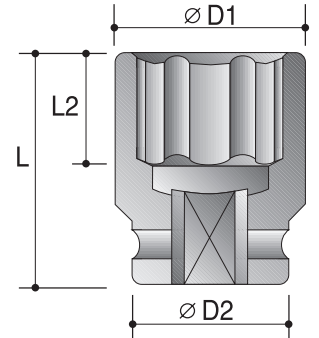

6-Point Sockets - Deep

Order No.	size	D2	D1	L2	L
		mm	mm	mm	mm
P60012008	1/4"	19	11	5	63
P60012010	5/16"	19	12.5	12	63
P60012012	3/8"	19	14.5	12	65
P60012014	7/16"	19	17	25	65
P60012016	1/2"	19	19	25	65
P60012018	9/16"	20	20	25	65
P60012020	5/8"	24	24	25	65
P60012022	11/16"	24	24	25	65
P60012024	3/4"	26	26	25	65
P60012026	13/16"	28	28	25	65
P60012028	7/8"	30	30	25	65
P60511006	6mm	19	11.5	4	55
P60511007	7mm	19	12.5	4	55
P60511008	8mm	19	14	4	55
P60511009	9mm	19	15	5	55
P60511010	10mm	19	16.5	5	55
P60511011	11mm	19	17.5	6	55
P60511012	12mm	19	19	6	55
P60511013	13mm	22	20	6	55
P60511014	14mm	22	21.5	7	55
P60511015	15mm	22	22	7	55
P60511016	16mm	22	24	7	55
P60511017	17mm	22	25	7	55
P60511018	18mm	22	26	8	55
P60511019	19mm	22	27.5	8	55
P60512020	20mm	22	28	25	65
P60512021	21mm	22	30	25	65
P60512022	22mm	23	32	25	65