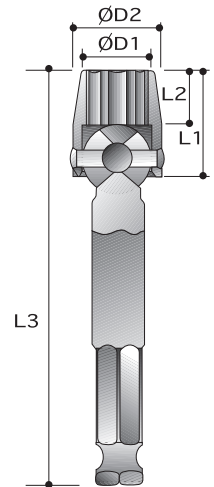

CAUTION: Always wear safety goggles when using impact equipment. Do not hold socket while in use.