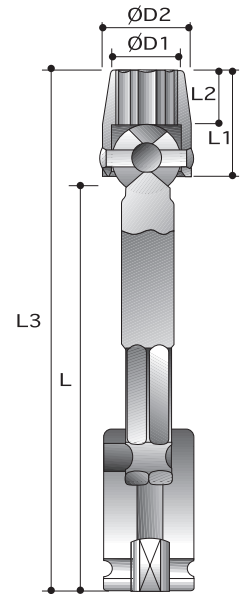

12-Point Universal Sockets - Extended Length

Order No.	size	D2	D1	L2	L1	L	L3
		mm	mm	mm	mm	mm	mm
P6261Q010	5/16"	19.1	11.1	7.9	19.1	75	96
P6261Q012	3/8"	19.1	14.3	9.5	20.6	75	98
P6261Q014	7/16"	22.2	15.9	10.3	23.8	75	101
P6261Q016	1/2"	22.2	17.5	11.9	25.4	75	103
P6261Q018	9/16"	22.2	19.1	13.5	27.0	75	105
P6261Q020	5/8"	25.4	21.4	15.9	30.2	75	108
P6261Q022	11/16"	25.4	25.4	17.5	31.8	75	110
P6261Q024	3/4"	31.8	26.2	16.3	34.9	75	114
P6261R010	5/16"	19.1	11.1	7.9	19.1	100	121
P6261R012	3/8"	19.1	14.3	9.5	20.6	100	123
P6261R014	7/16"	22.2	15.9	10.3	23.8	100	126
P6261R016	1/2"	22.2	17.5	11.9	25.4	100	128
P6261R018	9/16"	22.2	19.1	13.5	27.0	100	130
P6261R020	5/8"	25.4	21.4	15.9	30.2	100	133
P6261R022	11/16"	25.4	25.4	17.5	31.8	100	135
P6261R024	3/4"	31.8	26.2	16.3	34.9	100	139
P6261S010	5/16"	19.1	11.1	7.9	19.1	150	171
P6261S012	3/8"	19.1	14.3	9.5	20.6	150	173
P6261S014	7/16"	22.2	15.9	10.3	23.8	150	176
P6261S016	1/2"	22.2	17.5	11.9	25.4	150	178
P6261S018	9/16"	22.2	19.1	13.5	27.0	150	180
P6261S020	5/8"	25.4	21.4	15.9	30.2	150	183
P6261S022	11/16"	25.4	25.4	17.5	31.8	150	185
P6261S024	3/4"	31.8	26.2	16.3	34.9	150	189