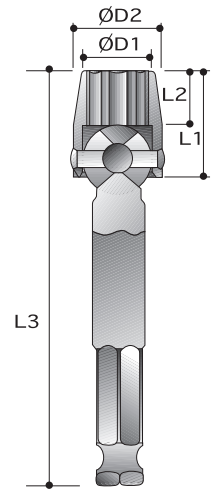

1/4"~1"

Power Universal Joints

Order No.			D2	L	Male end
			mm	mm	Type
P6410A008	1/4"	1/4"	16	41	Steel Ball Retainer
P6410B008	1/4"	1/4"	16	41	Lock Pin Retainer
P6411A012	3/8"	3/8"	19	54	Steel Ball Retainer
P6411B012	3/8"	3/8"	19	54	Lock Pin Retainer
P6412A016	1/2"	1/2"	25	68	Steel Ball Retainer
P6412B016	1/2"	1/2"	25	68	Lock Pin Retainer
P6414A024	3/4"	3/4"	38	102	Steel Ball Retainer
P6414B024	3/4"	3/4"	38	102	Lock Pin Retainer
P6415A100	1"	1"	51	127	Steel Ball Retainer
P6415B100	1"	1"	51	127	Lock Pin Retainer

Order No.	size	D2	D1	L2	L1	L3
		mm	mm	mm	mm	mm
P62A85010	5/16	19.1	11.1	7.9	19.1	69
P62A85012	3/8	19.1	14.3	9.5	20.6	71
P62A85014	7/16	22.2	15.9	10.3	23.8	74
P62A85016	1/2	22.2	17.5	11.9	25.4	76
P62A85018	9/16	22.2	19.1	13.5	27.0	78
P62A85020	5/8	25.4	21.4	15.9	30.2	81
P62A85022	11/16	25.4	25.4	17.5	31.8	83
P62A85024	3/4	31.8	26.2	16.3	34.9	87
P62A85026	13/16	31.8	28.6	16.3	34.9	87
P62A85028	7/8	31.8	31.8	16.3	34.9	87
P62A85030	15/16	31.8	34.9	16.3	34.9	87
P62A86010	5/16	19.1	11.1	7.9	19.1	94
P62A86012	3/8	19.1	14.3	9.5	20.6	97
P62A86014	7/16	22.2	15.9	10.3	23.8	99
P62A86016	1/2	22.2	17.5	11.9	25.4	101
P62A86018	9/16	22.2	19.1	13.5	27.0	103
P62A86020	5/8	25.4	21.4	15.9	30.2	106
P62A86022	11/16	25.4	25.4	17.5	31.8	108
P62A86024	3/4	31.8	26.2	16.3	34.9	112
P62A86026	13/16	31.8	28.6	16.3	34.9	112
P62A86028	7/8	31.8	31.8	16.3	34.9	112
P62A86030	15/16	31.8	34.9	16.3	34.9	112
P62A87010	5/16	19.1	11.1	7.9	19.1	144
P62A87012	3/8	19.1	14.3	9.5	20.6	146
P62A87014	7/16	22.2	15.9	10.3	23.8	146
P62A87016	1/2	22.2	17.5	11.9	25.4	151
P62A87018	9/16	22.2	19.1	13.5	27.0	153
P62A87020	5/8	25.4	21.4	15.9	30.2	156
P62A87022	11/16	25.4	25.4	17.5	31.8	158
P62A87024	3/4	31.8	26.2	16.3	34.9	162
P62A87026	13/16	31.8	28.6	16.3	34.9	162
P62A87028	7/8	31.8	31.8	16.3	34.9	162
P62A87030	15/16	31.8	34.9	16.3	34.9	162