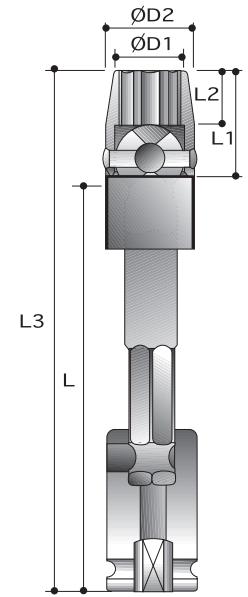

CAUTION: Always wear safety goggles when using impact equipment. Do not hold socket while in use.

1/2"

Power Sockets

12-Point Universal Sockets - Tension Type - Extended Length

Order No.	size	D2	D1	L2	L1	L	L3
		mm	mm	mm	mm	mm	mm
P6272US11	11mm	22.2	15.9	10.3	23.8	230	256
P6272US12	12mm	22.2	17.5	10.3	23.8	230	256
P6272US13	13mm	22.2	17.5	11.9	25.4	230	258
P6272US14	14mm	22.2	19.1	13.5	27.0	230	260
P6272US15	15mm	25.4	19.8	14.3	28.6	230	261
P6272US16	16mm	25.4	21.4	15.9	30.2	230	263
P6272US17	17mm	25.4	25.4	17.5	31.8	230	265
P6272US18	18mm	25.4	25.4	17.5	31.8	230	265
P6272US19	19mm	31.8	26.2	16.3	34.9	230	269
P6272US20	20mm	31.8	27.0	16.3	34.9	230	269
P6272US21	21mm	31.8	28.6	16.3	34.9	230	269
P6272US22	22mm	31.8	31.8	16.3	34.9	230	269
P6272US23	23mm	31.8	33.3	16.3	34.9	230	269
P6272US24	24mm	31.8	34.9	16.3	34.9	230	269
<hr/>							
P6272VS11	11mm	22.2	15.9	10.3	23.8	300	326
P6272VS12	12mm	22.2	17.5	10.3	23.8	300	326
P6272VS13	13mm	22.2	17.5	11.9	25.4	300	328
P6272VS14	14mm	22.2	19.1	13.5	27.0	300	330
P6272VS15	15mm	25.4	19.8	14.3	28.6	300	331
P6272VS16	16mm	25.4	21.4	15.9	30.2	300	333
P6272VS17	17mm	25.4	25.4	17.5	31.8	300	335
P6272VS18	18mm	25.4	25.4	17.5	31.8	300	335
P6272VS19	19mm	31.8	26.2	16.3	34.9	300	339
P6272VS20	20mm	31.8	27.0	16.3	34.9	300	339
P6272VS21	21mm	31.8	28.6	16.3	34.9	300	339
P6272VS22	22mm	31.8	31.8	16.3	34.9	300	339
P6272VS23	23mm	31.8	33.3	16.3	34.9	300	339
P6272VS24	24mm	31.8	34.9	16.3	34.9	300	339

1/4"~1"

Power Universal Joints

Order No.			D2	L	Male end
			mm	mm	Type
P6410A008	1/4"	1/4"	16	41	Steel Ball Retainer
P6410B008	1/4"	1/4"	16	41	Lock Pin Retainer
P6411A012	3/8"	3/8"	19	54	Steel Ball Retainer
P6411B012	3/8"	3/8"	19	54	Lock Pin Retainer
P6412A016	1/2"	1/2"	25	68	Steel Ball Retainer
P6412B016	1/2"	1/2"	25	68	Lock Pin Retainer
P6414A024	3/4"	3/4"	38	102	Steel Ball Retainer
P6414B024	3/4"	3/4"	38	102	Lock Pin Retainer
P6415A100	1"	1"	51	127	Steel Ball Retainer
P6415B100	1"	1"	51	127	Lock Pin Retainer