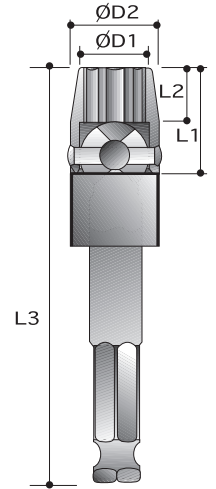

CAUTION: Always wear safety goggles when using impact equipment. Do not hold socket while in use.

11mm - 7/16" Hex Drive

Power Sockets

6-Point Universal Sockets - Tension Type - Extended Length

Order No.	size	D2 mm	D1 mm	L2 mm	L1 mm	L3 mm
P62A85S10	5/16"	19.1	11.1	7.9	19.1	69
P62A85S12	3/8"	19.1	14.3	9.5	20.6	71
P62A85S14	7/16"	22.2	15.9	10.3	23.8	74
P62A85S16	1/2"	22.2	17.5	11.9	25.4	76
P62A85S18	9/16"	22.2	19.1	13.5	27.0	78
P62A85S20	5/8"	25.4	21.4	15.9	30.2	81
P62A85S22	11/16"	25.4	25.4	17.5	31.8	83
P62A85S24	3/4"	31.8	26.2	16.3	34.9	87
P62A85S26	13/16"	31.8	28.6	16.3	34.9	87
P62A85S28	7/8"	31.8	31.8	16.3	34.9	87
P62A85S30	15/16"	31.8	34.9	16.3	34.9	87
P62A86S10	5/16"	19.1	11.1	7.9	19.1	94
P62A86S12	3/8"	19.1	14.3	9.5	20.6	97
P62A86S14	7/16"	22.2	15.9	10.3	23.8	99
P62A86S16	1/2"	22.2	17.5	11.9	25.4	101
P62A86S18	9/16"	22.2	19.1	13.5	27.0	103
P62A86S20	5/8"	25.4	21.4	15.9	30.2	106
P62A86S22	11/16"	25.4	25.4	17.5	31.8	108
P62A86S24	3/4"	31.8	26.2	16.3	34.9	112
P62A86S26	13/16"	31.8	28.6	16.3	34.9	112
P62A86S28	7/8"	31.8	31.8	16.3	34.9	112
P62A86S30	15/16"	31.8	34.9	16.3	34.9	112
P62A87S10	5/16"	19.1	11.1	7.9	19.1	144
P62A87S12	3/8"	19.1	14.3	9.5	20.6	146
P62A87S14	7/16"	22.2	15.9	10.3	23.8	146
P62A87S16	1/2"	22.2	17.5	11.9	25.4	151
P62A87S18	9/16"	22.2	19.1	13.5	27.0	153
P62A87S20	5/8"	25.4	21.4	15.9	30.2	156
P62A87S22	11/16"	25.4	25.4	17.5	31.8	158
P62A87S24	3/4"	31.8	26.2	16.3	34.9	162
P62A87S26	13/16"	31.8	28.6	16.3	34.9	162
P62A87S28	7/8"	31.8	31.8	16.3	34.9	162
P62A87S30	15/16"	31.8	34.9	16.3	34.9	162