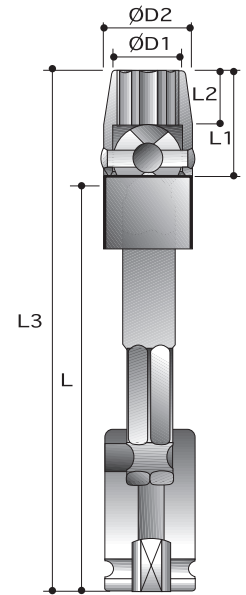

Order No.	size	D2	D1	L2	L1	L	L3
		mm	mm	mm	mm	mm	mm
P6221QS10	5/16"	19.1	11.1	7.9	19.1	75	96
P6221QS12	3/8"	19.1	14.3	9.5	20.6	75	98
P6221QS14	7/16"	22.2	15.9	10.3	23.8	75	101
P6221QS16	1/2"	22.2	17.5	11.9	25.4	75	103
P6221QS18	9/16"	22.2	19.1	13.5	27.0	75	105
P6221QS20	5/8"	25.4	21.4	15.9	30.2	75	108
P6221QS22	11/16"	25.4	25.4	17.5	31.8	75	110
P6221QS24	3/4"	31.8	26.2	16.3	34.9	75	114
P6221RS10	5/16"	19.1	11.1	7.9	19.1	100	121
P6221RS12	3/8"	19.1	14.3	9.5	20.6	100	123
P6221RS14	7/16"	22.2	15.9	10.3	23.8	100	126
P6221RS16	1/2"	22.2	17.5	11.9	25.4	100	128
P6221RS18	9/16"	22.2	19.1	13.5	27.0	100	130
P6221RS20	5/8"	25.4	21.4	15.9	30.2	100	133
P6221RS22	11/16"	25.4	25.4	17.5	31.8	100	135
P6221RS24	3/4"	31.8	26.2	16.3	34.9	100	139
P6221SS10	5/16"	19.1	11.1	7.9	19.1	150	171
P6221SS12	3/8"	19.1	14.3	9.5	20.6	150	173
P6221SS14	7/16"	22.2	15.9	10.3	23.8	150	176
P6221SS16	1/2"	22.2	17.5	11.9	25.4	150	178
P6221SS18	9/16"	22.2	19.1	13.5	27.0	150	180
P6221SS20	5/8"	25.4	21.4	15.9	30.2	150	183
P6221SS22	11/16"	25.4	25.4	17.5	31.8	150	185
P6221SS24	3/4"	31.8	26.2	16.3	34.9	150	189
P6221US10	5/16"	19.1	11.1	7.9	19.1	230	251
P6221US12	3/8"	19.1	14.3	9.5	20.6	230	253
P6221US14	7/16"	22.2	15.9	10.3	23.8	230	256
P6221US16	1/2"	22.2	17.5	11.9	25.4	230	258
P6221US18	9/16"	22.2	19.1	13.5	27.0	230	260
P6221US20	5/8"	25.4	21.4	15.9	30.2	230	263
P6221US22	11/16"	25.4	25.4	17.5	31.8	230	265
P6221US24	3/4"	31.8	26.2	16.3	34.9	230	269
P6221VS10	5/16"	19.1	11.1	7.9	19.1	300	321
P6221VS12	3/8"	19.1	14.3	9.5	20.6	300	323
P6221VS14	7/16"	22.2	15.9	10.3	23.8	300	326
P6221VS16	1/2"	22.2	17.5	11.9	25.4	300	328
P6221VS18	9/16"	22.2	19.1	13.5	27.0	300	330
P6221VS20	5/8"	25.4	21.4	15.9	30.2	300	333
P6221VS22	11/16"	25.4	25.4	17.5	31.8	300	335
P6221VS24	3/4"	31.8	26.2	16.3	34.9	300	339