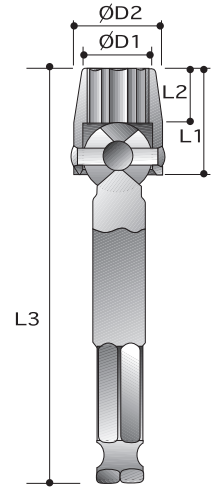

CAUTION: Always wear safety goggles when using impact equipment. Do not hold socket while in use.