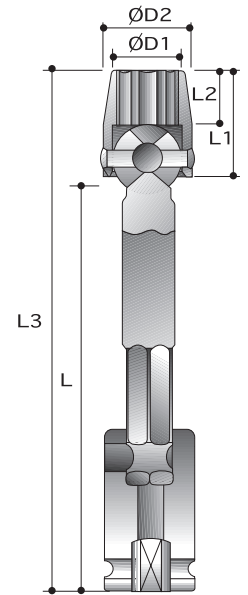

6-Point Universal Sockets - Extended Length

Order No.	size	D2 mm	D1 mm	L2 mm	L1 mm	L mm	L3 mm
P6222Q014	7/16"	22.2	15.9	10.3	23.8	75	101
P6222Q016	1/2"	22.2	17.5	11.9	25.4	75	103
P6222Q018	9/16"	22.2	19.1	13.5	27.0	75	105
P6222Q020	5/8"	25.4	21.4	15.9	30.2	75	108
P6222Q022	11/16"	25.4	25.4	17.5	31.8	75	110
P6222Q024	3/4"	31.8	26.2	16.3	34.9	75	114
P6222Q026	13/16"	31.8	28.6	16.3	34.9	75	114
P6222Q028	7/8"	31.8	31.8	16.3	34.9	75	114
P6222Q030	15/16"	31.8	34.9	16.3	34.9	75	114
P6222R014	7/16"	22.2	15.9	10.3	23.8	100	126
P6222R016	1/2"	22.2	17.5	11.9	25.4	100	128
P6222R018	9/16"	22.2	19.1	13.5	27.0	100	130
P6222R020	5/8"	25.4	21.4	15.9	30.2	100	133
P6222R022	11/16"	25.4	25.4	17.5	31.8	100	135
P6222R024	3/4"	31.8	26.2	16.3	34.9	100	139
P6222R026	13/16"	31.8	28.6	16.3	34.9	100	139
P6222R028	7/8"	31.8	31.8	16.3	34.9	100	139
P6222R030	15/16"	31.8	34.9	16.3	34.9	100	139
P6222S014	7/16"	22.2	15.9	10.3	23.8	150	176
P6222S016	1/2"	22.2	17.5	11.9	25.4	150	178
P6222S018	9/16"	22.2	19.1	13.5	27.0	150	180
P6222S020	5/8"	25.4	21.4	15.9	30.2	150	183
P6222S022	11/16"	25.4	25.4	17.5	31.8	150	185
P6222S024	3/4"	31.8	26.2	16.3	34.9	150	189
P6222S026	13/16"	31.8	28.6	16.3	34.9	150	189
P6222S028	7/8"	31.8	31.8	16.3	34.9	150	189
P6222S030	15/16"	31.8	34.9	16.3	34.9	150	189