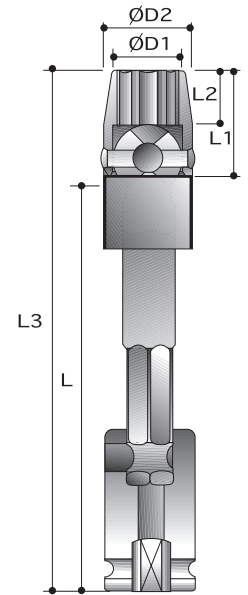

CAUTION: Always wear safety goggles when using impact equipment. Do not hold socket while in use.