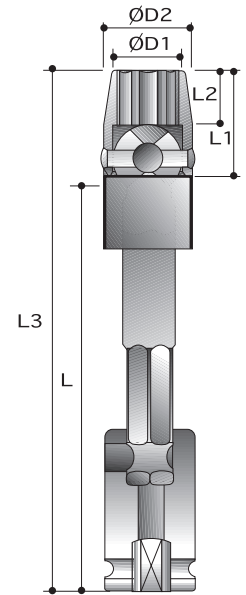

12-Point Universal Sockets - Tension Type - Extended Length

Order No.	size	D2	D1	L2	L1	L	L3
		mm	mm	mm	mm	mm	mm
P6271US08	8mm	19.1	11.1	7.9	19.1	230	251
P6271US09	9mm	19.1	14.3	9.5	20.6	230	253
P6271US10	10mm	19.1	15.1	9.5	20.6	230	253
P6271US11	11mm	22.2	15.9	10.3	23.8	230	256
P6271US12	12mm	22.2	17.5	10.3	23.8	230	256
P6271US13	13mm	22.2	17.5	11.9	25.4	230	258
P6271US14	14mm	22.2	19.1	13.5	27.0	230	260
P6271US15	15mm	25.4	19.8	14.3	28.6	230	261
P6271US16	16mm	25.4	21.4	15.9	30.2	230	263
P6271US17	17mm	25.4	25.4	17.5	31.8	230	265
P6271US18	18mm	25.4	25.4	17.5	31.8	230	265
P6271US19	19mm	31.8	26.2	16.3	34.9	230	269
P6271VS08	8mm	19.1	11.1	7.9	19.1	300	321
P6271VS09	9mm	19.1	14.3	9.5	20.6	300	323
P6271VS10	10mm	19.1	15.1	9.5	20.6	300	323
P6271VS11	11mm	22.2	15.9	10.3	23.8	300	326
P6271VS12	12mm	22.2	17.5	10.3	23.8	300	326
P6271VS13	13mm	22.2	17.5	11.9	25.4	300	328
P6271VS14	14mm	22.2	19.1	13.5	27.0	300	330
P6271VS15	15mm	25.4	19.8	14.3	28.6	300	331
P6271VS16	16mm	25.4	21.4	15.9	30.2	300	333
P6271VS17	17mm	25.4	25.4	17.5	31.8	300	335
P6271VS18	18mm	25.4	25.4	17.5	31.8	300	335
P6271VS19	19mm	31.8	26.2	16.3	34.9	300	339