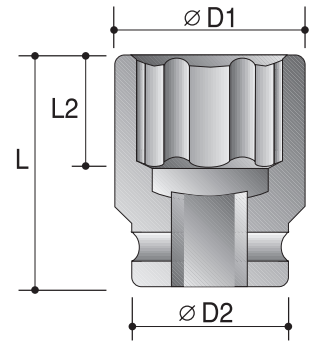

CAUTION: Always wear safety goggles when using impact equipment. Do not hold socket while in use.

3/8"

Surface Drive Power Sockets

6-Point Sockets - Deep

Order No.	size	D2	D1	L2	L
		mm	mm	mm	mm
P63412010	5/16"	19	13.8	12	80
P63412012	3/8"	19	15.5	12	80
P63412014	7/16"	19	17.5	25	80
P63412016	1/2"	22	20	25	80
P63412018	9/16"	22	22	25	80
P63412020	5/8"	22	24	25	80
P63412022	11/16"	22	26	25	80
P63412024	3/4"	22	28	25	80
<hr/>					
P63417008	8mm	19	13.8	12	80
P63417009	9mm	19	15	12	80
P63417010	10mm	19	16	12	80
P63417011	11mm	19	17.5	25	80
P63417012	12mm	19	19	25	80
P63417013	13mm	22	20	25	80
P63417014	14mm	22	22	25	80
P63417015	15mm	22	22	25	80
P63417016	16mm	22	24	25	80
P63417017	17mm	22	25	25	80
P63417018	18mm	22	26	25	80
P63417019	19mm	22	28	25	80

1/2"

Surface Drive Power Sockets

6-Point Sockets

Order No.	size	D2	D1	L2	L
		mm	mm	mm	mm
P63420012	3/8"	25	17	12	38
P63420014	7/16"	25	18.7	12	38
P63420016	1/2"	25	21	12	38
P63420018	9/16"	25	23	12	38
P63420020	5/8"	30	25	12	38
P63420022	11/16"	30	27	13	38
P63420024	3/4"	30	28.7	13	38
P63420026	13/16"	30	30	13	38
P63420028	7/8"	30	32	13	38
P63420030	15/16"	30	35	20	45
P63420100	1"	30	38	22	50
P63420102	1-1/16"	30	38.7	22	50
P63420104	1-1/8"	30	40	22	50
P63420106	1-3/16"	30	42	22	50
P63420108	1-1/4"	30	44	22	50
<hr/>					
P63425010	10mm	25	17.5	12	38
P63425011	11mm	25	18.7	12	38
P63425012	12mm	25	20	12	38
P63425013	13mm	25	21	12	38
P63425014	14mm	25	22.5	12	38
P63425015	15mm	30	23.7	12	38
P63425016	16mm	30	25	12	38
P63425017	17mm	30	26	13	38
P63425018	18mm	30	27.5	13	38
P63425019	19mm	30	28.7	13	38
P63425020	20mm	30	30	13	38
P63425021	21mm	30	30	13	38
P63425022	22mm	30	32	13	38
P63425024	24mm	30	35	20	45
P63425026	26mm	30	38	22	50
P63425027	27mm	30	38.7	22	50
P63425030	30mm	30	42	22	50
P63425032	32mm	30	44	22	50