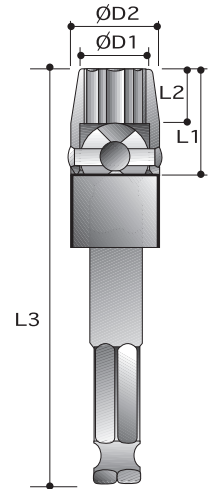

CAUTION: Always wear safety goggles when using impact equipment. Do not hold socket while in use.

11mm - 7/16" Hex Drive

Power Sockets

12-Point Universal Sockets - Tension Type - Extended Length

Order No.	size	D2	D1	L2	L1	L3
		mm	mm	mm	mm	mm
P62C85S10	5/16"	19.1	11.1	7.9	19.1	69
P62C85S12	3/8"	19.1	14.3	9.5	20.6	71
P62C85S14	7/16"	22.2	15.9	10.3	23.8	74
P62C85S16	1/2"	22.2	17.5	11.9	25.4	76
P62C85S18	9/16"	22.2	19.1	13.5	27.0	78
P62C85S20	5/8"	25.4	21.4	15.9	30.2	81
P62C85S22	11/16"	25.4	25.4	17.5	31.8	83
P62C85S24	3/4"	31.8	26.2	16.3	34.9	87
P62C85S26	13/16"	31.8	28.6	16.3	34.9	87
P62C85S28	7/8"	31.8	31.8	16.3	34.9	87
P62C85S30	15/16"	31.8	34.9	16.3	34.9	87
<hr/>						
P62C86S10	5/16"	19.1	11.1	7.9	19.1	94
P62C86S12	3/8"	19.1	14.3	9.5	20.6	97
P62C86S14	7/16"	22.2	15.9	10.3	23.8	99
P62C86S16	1/2"	22.2	17.5	11.9	25.4	101
P62C86S18	9/16"	22.2	19.1	13.5	27.0	103
P62C86S20	5/8"	25.4	21.4	15.9	30.2	106
P62C86S22	11/16"	25.4	25.4	17.5	31.8	108
P62C86S24	3/4"	31.8	26.2	16.3	34.9	112
P62C86S26	13/16"	31.8	28.6	16.3	34.9	112
P62C86S28	7/8"	31.8	31.8	16.3	34.9	112
P62C86S30	15/16"	31.8	34.9	16.3	34.9	112
<hr/>						
P62C87S10	5/16"	19.1	11.1	7.9	19.1	144
P62C87S12	3/8"	19.1	14.3	9.5	20.6	146
P62C87S14	7/16"	22.2	15.9	10.3	23.8	146
P62C87S16	1/2"	22.2	17.5	11.9	25.4	151
P62C87S18	9/16"	22.2	19.1	13.5	27.0	153
P62C87S20	5/8"	25.4	21.4	15.9	30.2	156
P62C87S22	11/16"	25.4	25.4	17.5	31.8	158
P62C87S24	3/4"	31.8	26.2	16.3	34.9	162
P62C87S26	13/16"	31.8	28.6	16.3	34.9	162
P62C87S28	7/8"	31.8	31.8	16.3	34.9	162
P62C87S30	15/16"	31.8	34.9	16.3	34.9	162