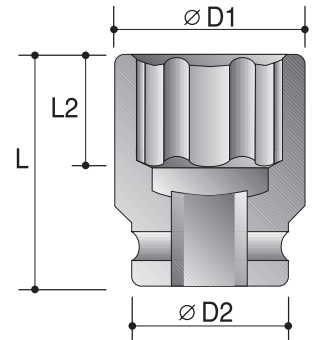

6-Point Sockets

Order No.	size	D2	D1	L2	L
		mm	mm	mm	mm
P60040020	5/8"	38	27.5	11	50
P60040022	11/16"	38	29	12	50
P60040024	3/4"	38	30	13	50
P60040026	13/16"	38	32	15	52
P60040028	7/8"	38	34	15	52
P60040030	15/16"	38	36	16	52
P60040100	1"	38	40	16	52
P60040102	1-1/16"	38	40	19	52
P60040104	1-1/8"	42	42	21	52
P60040106	1-3/16"	44	44	21	52
P60040108	1-1/4"	44	44	22	52
P60040110	1-5/16"	44	47	22	56
P60040112	1-3/8"	44	50	22	56
P60040114	1-7/16"	44	51	25	56
P60040116	1-1/2"	44	53	25	56