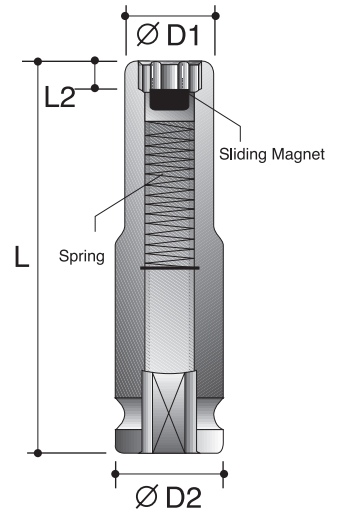

CAUTION: Always wear safety goggles when using impact equipment. Do not hold socket while in use.

1/2"

Power Sockets

6-Point Sockets - Deep - With Slide Magnetic

Order No.	size	D2	D1	L2	L
		mm	mm	mm	mm
P6042R010	5/16"	25	15	3.5	78
P6042R012	3/8"	25	17.4	4	78
P6042R014	7/16"	25	19	5	78
P6042R016	1/2"	25	21	5	78
P6042R018	9/16"	25	23	6	78
P6042R020	5/8"	30	25	6	78
P6042R022	11/16"	30	27	6	78
P6042R024	3/4"	30	29	7	78
P6042R026	13/16"	30	31	8	78
P6042R028	7/8"	30	33	8	78
P6042R030	15/16"	30	35	10	78
P6042R100	1"	30	37	10	78
<hr/>					
P6052R008	8mm	25	15	3	78
P6052R009	9mm	25	16	4	78
P6052R010	10mm	25	17.5	4	78
P6052R011	11mm	25	18.7	5	78
P6052R012	12mm	25	20	5	78
P6052R013	13mm	25	21	5	78
P6052R014	14mm	25	22.5	6	78
P6052R015	15mm	30	23.7	6	78
P6052R016	16mm	30	25	6	78
P6052R017	17mm	30	26.5	6	78
P6052R018	18mm	30	27.5	7	78
P6052R019	19mm	30	29	7	78
P6052R020	20mm	30	30	7	78
P6052R021	21mm	30	31	8	78
P6052R022	22mm	30	32.5	8	78
P6052R024	24mm	30	35	10	78