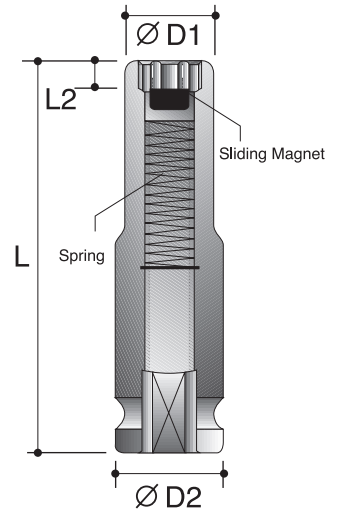

CAUTION: Always wear safety goggles when using impact equipment. Do not hold socket while in use.

1/4"

Surface Drive Power Sockets

6-Point Sockets - Deep - With Slide Magnetic

Order No.	size	D2	D1	L2	L
		mm	mm	mm	mm
P6340S006	3/16"	13	8.5	6	50
P6340S007	7/32"	13	9.5	6	50
P6340S008	1/4"	13	10.3	7	50
P6340S009	9/32"	13	11.3	7	50
P6340S010	5/16"	13	12.5	9	50
P6340S011	11/32"	13	13.8	9	50
P6340S012	3/8"	13	15	9	50
P6340S014	7/16"	13	16.3	9	50
P6340S016	1/2"	13	18.8	9	50
P6340S018	9/16"	13	20	9	50
<hr/>					
P6340R050	5mm	13	8.8	6	50
P6340R055	5.5mm	13	9.5	6	50
P6340R060	6mm	13	10	7	50
P6340R070	7mm	13	11.3	7	50
P6340R080	8mm	13	12.5	9	50
P6340R090	9mm	13	13.8	9	50
P6340R100	10mm	13	15	9	50
P6340R110	11mm	13	16.3	9	50
P6340R120	12mm	13	17	9	50
P6340R130	13mm	13	18.8	9	50
P6340R140	14mm	13	20	9	50
P6340R150	15mm	13	21	9	50

3/8"~1"

Power Extension Bars

Order No.			D2	L	Male end
			mm	mm	Type
P64511125	3/8"	3/8"	19	125	Steel Ball Retainer
P64511250	3/8"	3/8"	19	250	Steel Ball Retainer
P64512125	3/8"	3/8"	19	125	Pin Hole
P64512250	3/8"	3/8"	19	250	Pin Hole
P64514125	3/8"	3/8"	19	125	Lock Pin Retainer
P64514250	3/8"	3/8"	19	250	Lock Pin Retainer
<hr/>					
P64521125	1/2"	1/2"	25	125	Steel Ball Retainer
P64521250	1/2"	1/2"	25	250	Steel Ball Retainer
P64522125	1/2"	1/2"	25	125	Pin Hole
P64522250	1/2"	1/2"	25	250	Pin Hole
P64524125	1/2"	1/2"	25	125	Lock Pin Retainer
P64524250	1/2"	1/2"	25	250	Lock Pin Retainer
<hr/>					
P64541200	3/4"	3/4"	44	200	Steel Ball Retainer
P64542200	3/4"	3/4"	44	200	Pin Hole
P64544200	3/4"	3/4"	44	200	Lock Pin Retainer
<hr/>					
P64551200	1"	1"	54	200	Steel Ball Retainer
P64552200	1"	1"	54	200	Pin Hole
P64554200	1"	1"	54	200	Lock Pin Retainer