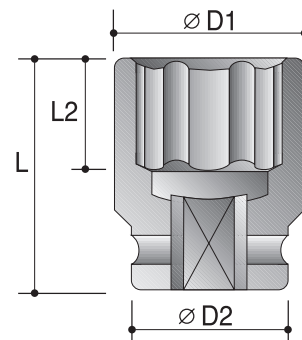

6-Point Sockets

Order No.	size	D2	D1	L2	L
		mm	mm	mm	mm
P63400006	3/16"	13	8.5	5	23
P63400007	7/32"	13	9.5	5	23
P63400008	1/4"	13	10.3	6	23
P63400009	9/32"	13	11.3	6	23
P63400010	5/16"	13	12.5	7	23
P63400011	11/32"	13	13.8	7	23
P63400012	3/8"	13	15	7	23
P63400014	7/16"	13	16.3	8	23
P63400016	1/2"	13	18.8	8	23
P63400018	9/16"	13	20	8	23
P63405040	4mm	13	7.6	4	23
P63405045	4.5mm	13	8.2	5	23
P63405050	5mm	13	8.8	5	23
P63405055	5.5mm	13	9.5	5	23
P63405060	6mm	13	10	6	23
P63405070	7mm	13	11.3	6	23
P63405080	8mm	13	12.5	7	23
P63405090	9mm	13	13.8	7	23
P63405100	10mm	13	15	7	23
P63405110	11mm	13	16.3	8	23
P63405120	12mm	13	17	8	23
P63405130	13mm	13	18.8	8	23
P63405140	14mm	13	20	8	23
P63405150	15mm	13	21	8	23