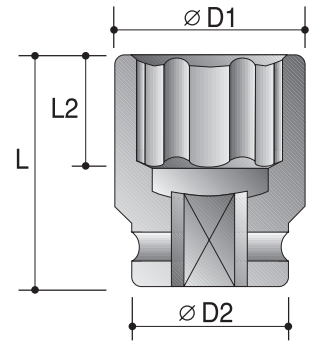

CAUTION: Always wear safety goggles when using impact equipment. Do not hold socket while in use.

1/2"

Power Sockets

6-Point Sockets

Order No.	size	D2 mm	D1 mm	L2 mm	L mm
P60020008	1/4"	22	13	5	38
P60020010	5/16"	22	15	9	38
P60020012	3/8"	22	16	12	38
P60020014	7/16"	22	18	12	38
P60020016	1/2"	22	20	12	38
P60020018	9/16"	24	22	12	38
P60020020	5/8"	25	25	12	38
P60020022	11/16"	26	26	13	38
P60020024	3/4"	28	28	13	38
P60020026	13/16"	30	30	13	38
P60020028	7/8"	32	32	13	38
P60020030	15/16"	34	34	13	38
P60020100	1"	36	36	14	38
P60020102	1-1/16"	38	38	16	40
P60020104	1-1/8"	38	40	16	40
P60020106	1-3/16"	38	42	16	40
P60020108	1-1/4"	38	44	18	40
<hr/>					
P60720006	6mm	25	13	5	38
P60720007	7mm	25	14	5	38
P60720008	8mm	25	14	9	38
P60720009	9mm	25	15	12	38
P60720010	10mm	25	16	12	38
P60720011	11mm	25	17.5	12	38
P60720012	12mm	25	19	12	38
P60720013	13mm	25	20	12	38
P60720014	14mm	25	22	12	38
P60720015	15mm	25	23	12	38
P60720016	16mm	25	25	12	38
P60720017	17mm	26	26	13	38
P60720018	18mm	26	26	13	38
P60720019	19mm	28	28	13	38

CAUTION: Always wear safety goggles when using impact equipment. Do not hold socket while in use.

1/4"

Surface Drive Power Sockets

6-Point Sockets - Deep

Order No.	size	D2	D1	L2	L
		mm	mm	mm	mm
P63402006	3/16"	13	8.5	6	50
P63402007	7/32"	13	9.5	6	50
P63402008	1/4"	13	10.3	7	50
P63402009	9/32"	13	11.3	7	50
P63402010	5/16"	13	12.5	9	50
P63402011	11/32"	13	13.8	9	50
P63402012	3/8"	13	15	9	50
P63402014	7/16"	13	16.3	9	50
P63402016	1/2"	13	18.8	9	50
P63402018	9/16"	13	20	9	50
<hr/>					
P63407040	4mm	13	7.6	4	50
P63407045	4.5mm	13	8.2	6	50
P63407050	5mm	13	8.8	6	50
P63407055	5.5mm	13	9.5	6	50
P63407060	6mm	13	10	7	50
P63407070	7mm	13	11.3	7	50
P63407080	8mm	13	12.5	9	50
P63407090	9mm	13	13.8	9	50
P63407100	10mm	13	15	9	50
P63407110	11mm	13	16.3	9	50
P63407120	12mm	13	17	9	50
P63407130	13mm	13	18.8	9	50
P63407140	14mm	13	20	9	50
P63407150	15mm	13	21	9	50