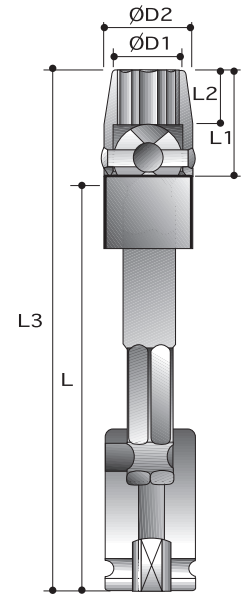

CAUTION: Always wear safety goggles when using impact equipment. Do not hold socket while in use.