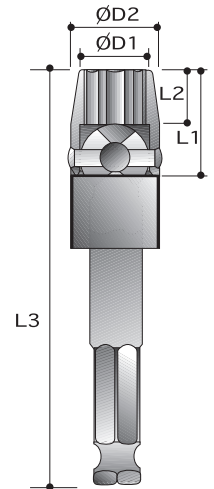

CAUTION: Always wear safety goggles when using impact equipment. Do not hold socket while in use.