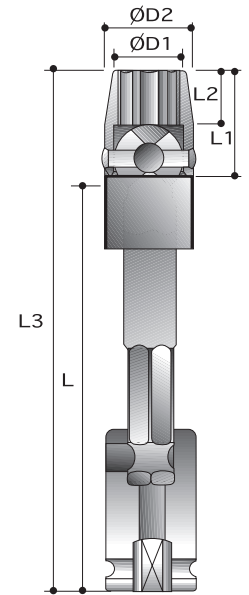

CAUTION: Always wear safety goggles when using impact equipment. Do not hold socket while in use.